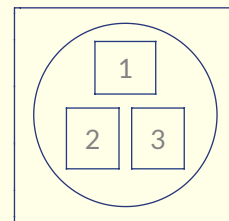

Face plates can be fitted with either 1, 2 or 3 keystones.

USB-A

USB-C

Audio

Data

HDMI

Pull Through