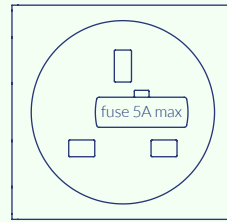

Module - Outlets

Above, in and under desk

Compatible with:
Boulder, Cobble, Pebble, Median, Summit
Cove, Cove Plus, Mirage, Slimline, Sub

Power

Type B (USA)

Type E (French)

Type F (Schuko)

Type G (UK) Fused