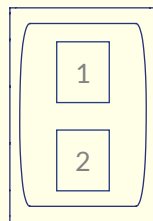

SVGA + Audio + HDMI

DVI Single

DVI Double

Protection Devices / Switches

Double/ Single MCB

RCBO

Master Switch

Data & AV Keystone

Face plates can be fitted with either 1, 2 or 3 keystones.

USB-A

USB-C

Audio

Data

HDMI

Pull Through