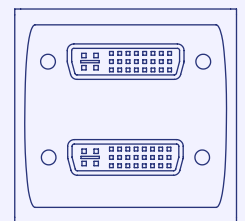

Sub

Under desk module

Product Builder

- Customisable outlets
- All products PAT tested
- Short lead times, fast installation
- Fire rated, BS 5733 certified
- 16 & 32 amp capacity

*All measurements in mm

A robust power & data module ideal for a wide range of applications such as under desk, under floor and in server cabinets & racks. The tough aluminium body is capable of housing a wide variety of outlets including data, voice, AV and power sockets which can be set in 45 degree increments of orientation. Due to our UK production even some of the most complicated configurations can be created and delivered in ten working days, subject to component availability.

Type G (UK) Unfused

USB Power

USB-A 18W

USB-C 18W

USB-A&C 45W

AV Options

SVGA Single/ Double

SVGA + Audio

SVGA + Audio + HDMI

DVI Single

DVI Double

Protection Devices / Switches

Double/ Single MCB

RCBO

Master Switch

Data & AV Keystone

Face plates can be fitted with either 1, 2 or 3 keystones.

USB-A

USB-C

Audio

Data

HDMI

Pull Through