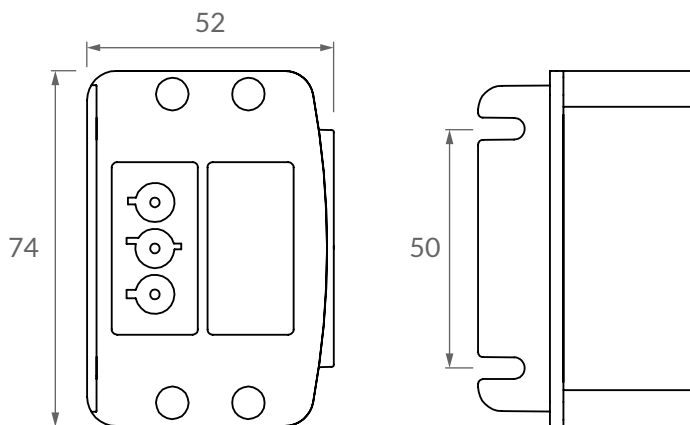

Sub

Under desk module

Product Builder

- Customisable outlets
- All products PAT tested
- Short lead times, fast installation
- Fire rated, BS 5733 certified
- 16 & 32 amp capacity

*All measurements in mm

A robust power & data module ideal for a wide range of applications such as under desk, under floor and in server cabinets & racks. The tough aluminium body is capable of housing a wide variety of outlets including data, voice, AV and power sockets which can be set in 45 degree increments of orientation. Due to our UK production even some of the most complicated configurations can be created and delivered in ten working days, subject to component availability.

Type G (UK) Unfused

USB Power

USB-A 18W

USB-C 18W

USB-A&C 45W

AV Options

SVGA Single/ Double

SVGA + Audio

Face plates can be fitted with either 1, 2 or 3 keystones.

USB-A

USB-C

Audio

Data

HDMI

Pull Through