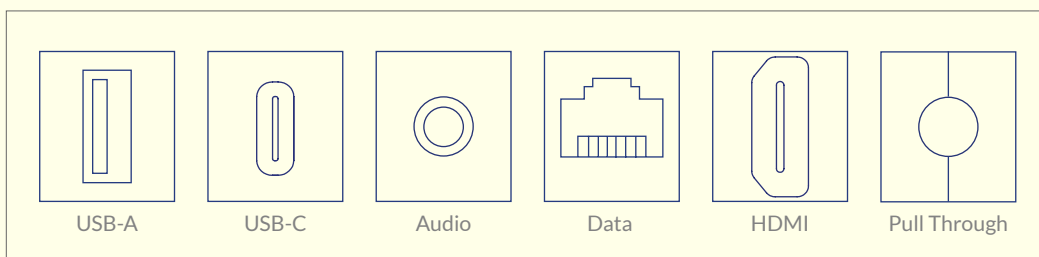

SVGA + Audio + HDMI

DVI Single

DVI Double

Protection Devices / Switches

Double/ Single MCB

RCBO

Master Switch

Data & AV Keystone

Face plates can be fitted with either 1, 2 or 3 keystones.

USB-A

USB-C

Audio

Data

HDMI

Pull Through