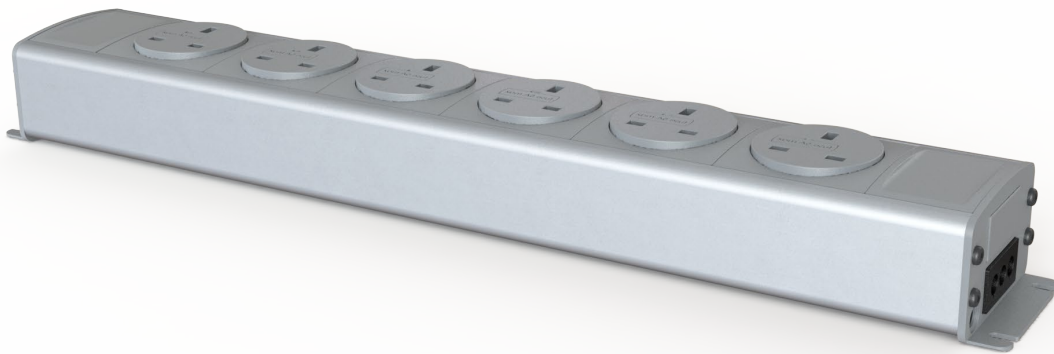

Sub

Under desk module

Product Builder

- Customisable outlets
- All products PAT tested
- Short lead times, fast installation
- Fire rated, BS 5733 certified
- 16 & 32 amp capacity

*All measurements in mm

A robust power & data module ideal for a wide range of applications such as under desk, under floor and in server cabinets & racks. The tough aluminium body is capable of housing a wide variety of outlets including data, voice, AV and power sockets which can be set in 45 degree increments of orientation. Due to our UK production even some of the most complicated configurations can be created and delivered in ten working days, subject to component availability.

Module - Outlets

Above, in and under desk

Compatible with:
Boulder, Cobble, Pebble, Median, Summit
Cove, Cove Plus, Mirage, Slimline, Sub

Power

Type B (USA)

Type E (French)

Type F (Schuko)

Type G (UK) Fused

Type G (UK) Unfused

USB Power

USB-A 18W

USB-C 18W

USB-A&C 45W

AV Options

SVGA Single/ Double

SVGA + Audio

Face plates can be fitted with either 1, 2 or 3 keystones.

USB-A

USB-C

Audio

Data

HDMI

Pull Through