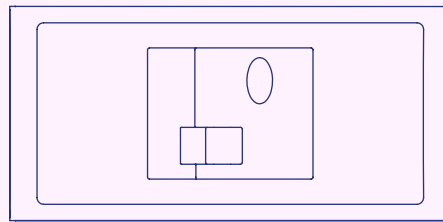

SVGA + Audio + HDMI

DVI Single

DVI Double

Protection Devices / Switches

Double/ Single MCB

RCBO

Master Switch

Data & AV Keystone

Face plates can be fitted with either 1, 2 or 3 keystones.

USB-A

USB-C

Audio

Data

HDMI

Pull Through