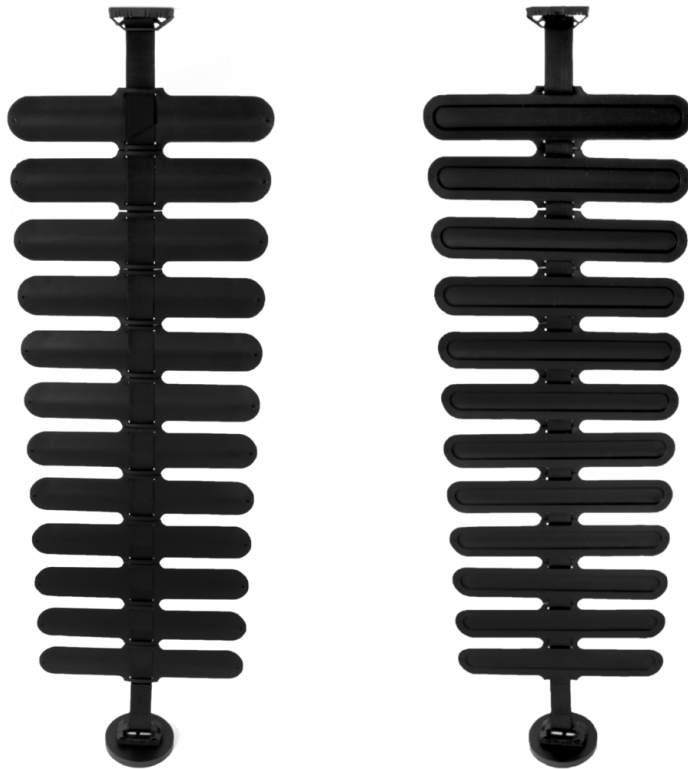

SnapWrap Pro

Cable management

SnapWrap Pro

Cable management

- Effortless 2 minute installation!!
- Magnet or screw bracket option
- Weighted base
- Quick fit cable clip anchor points
- Adjustable length
- BS6396 Compliant (when installed correctly)

Part of the SnapWrap family the Pro has stylish matt finish spring segments. Magnetic clips top & bottom can be quickly fixed to base and surface. "Pro" can be fitted in under 2 minutes!