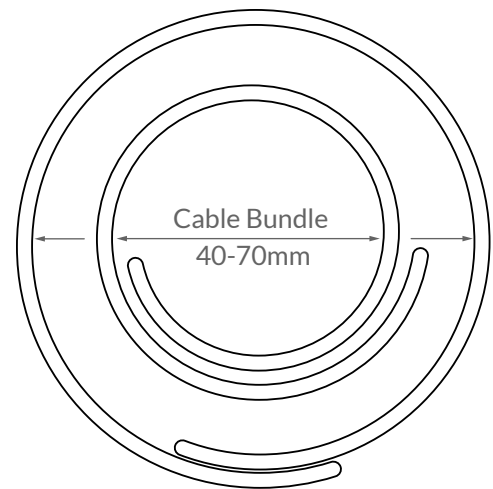

SnapWrap Pro

Cable management

SnapWrap Pro

Cable management

- Effortless 2 minute installation!!
- Magnet or screw bracket option
- Weighted base
- Quick fit cable clip anchor points
- Adjustable length
- BS6396 Compliant (when installed correctly)

Part of the SnapWrap family the Pro has stylish matt finish spring segments. Magnetic clips top & bottom can be quickly fixed to base and surface. "Pro" can be fitted in under 2 minutes!