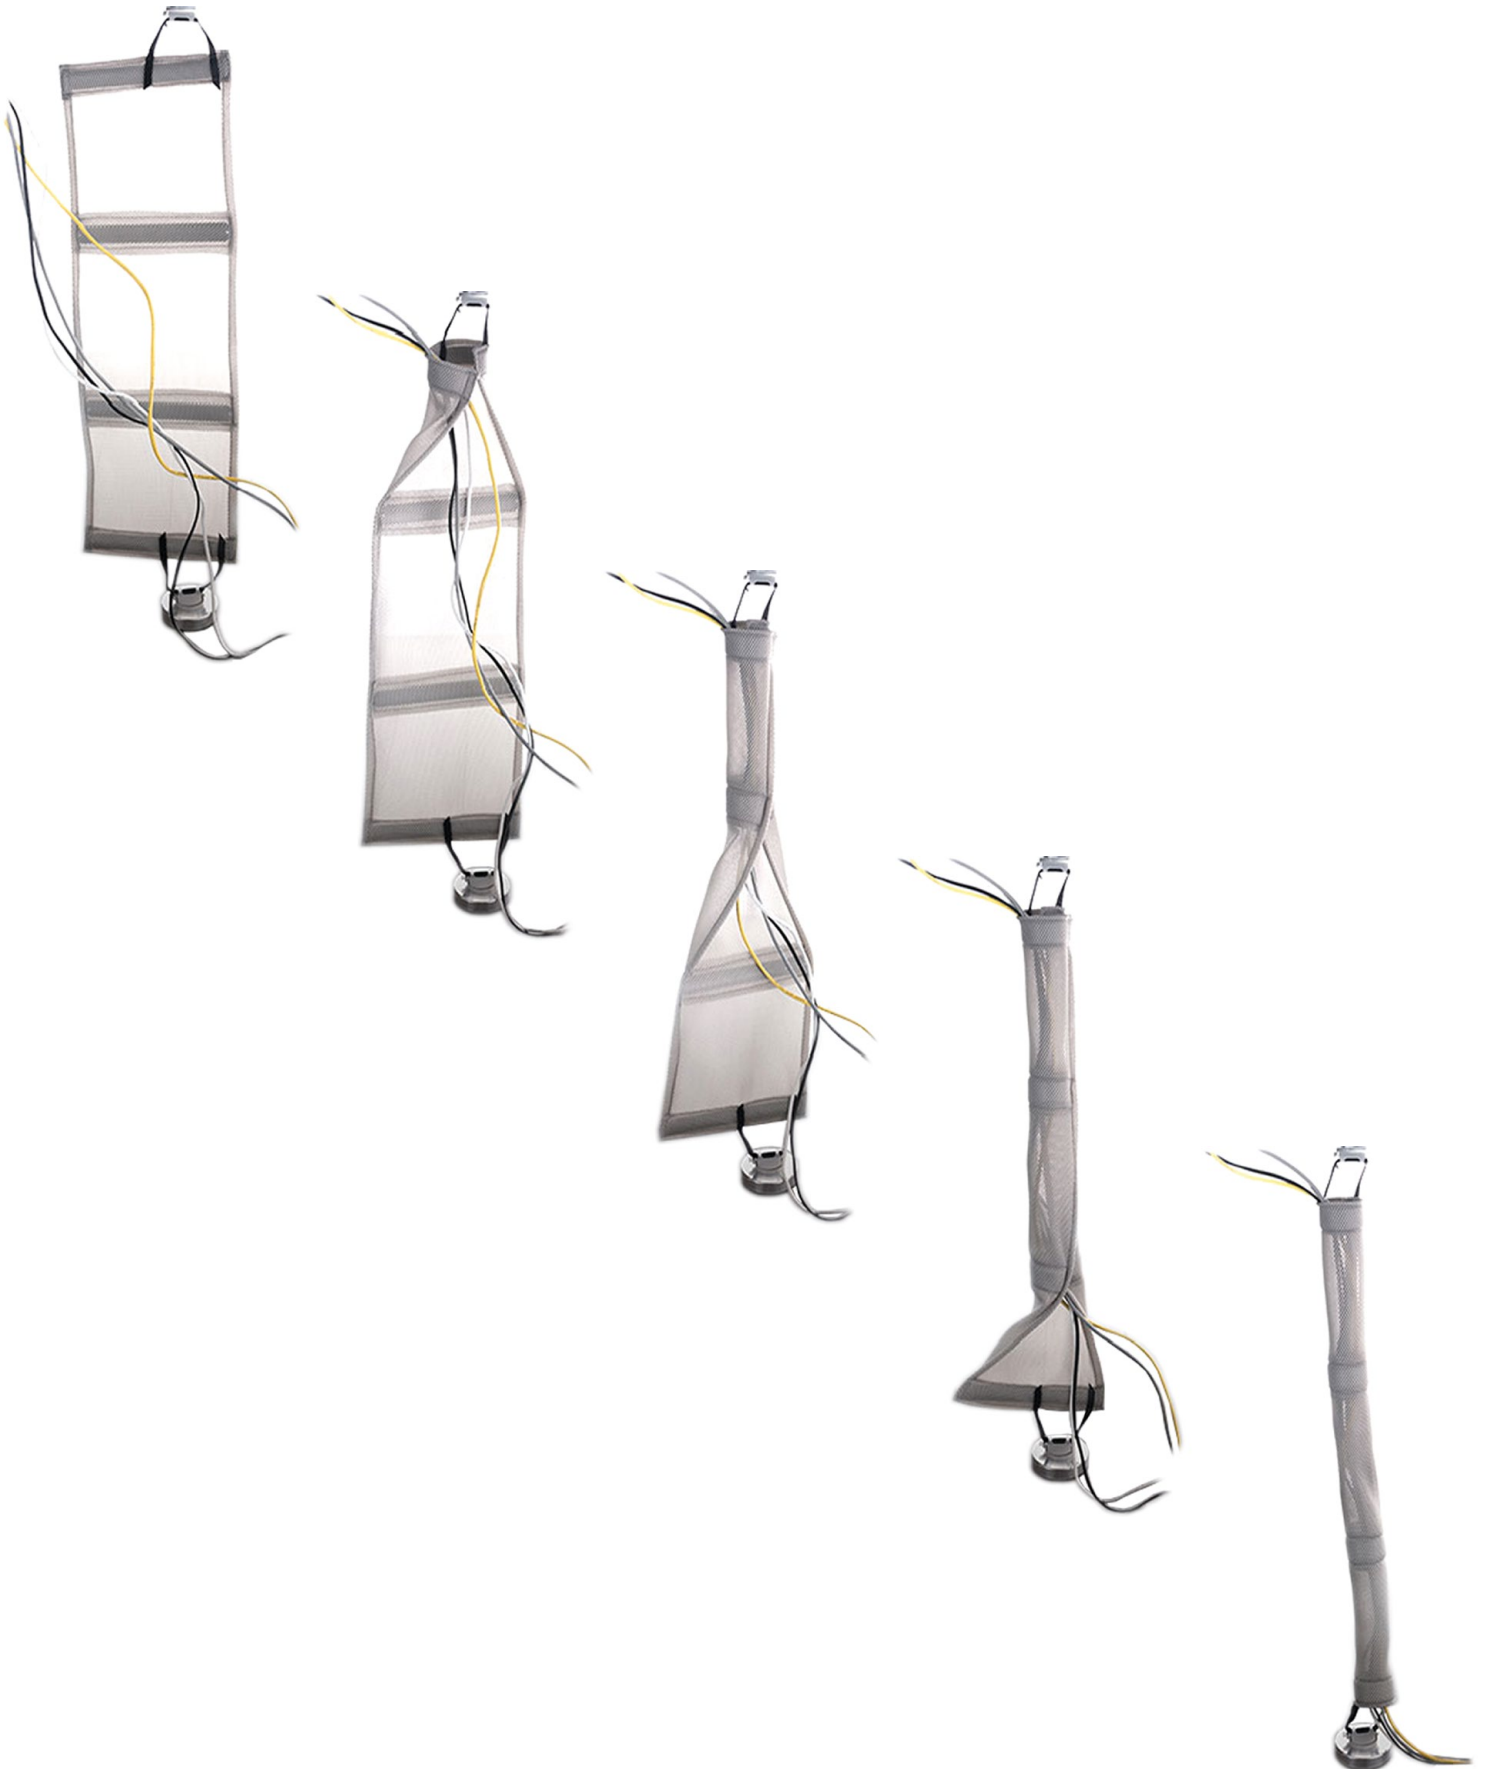

SnapWrap Jr.

Cable manager

SnapWrap Jr.

Cable manager

A snap shut cable tidy perfect for quick install. Available in white, black, grey. Robust cable clips top & bottom.

- Effortless 2 minute installation!!
- Fire rated 3D space fabric
- Weighted base
- Quick fit cable clip anchor points
- Excellent for sit stand desks
- BS6396 Compliant (when installed correctly)