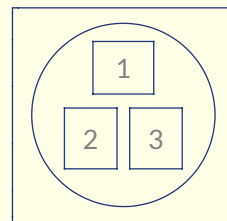

## Data & AV Keystone

Face plates can be fitted with either 1, 2 or 3 keystones.

USB-A

USB-C

Audio

Data

HDMI

Pull Through