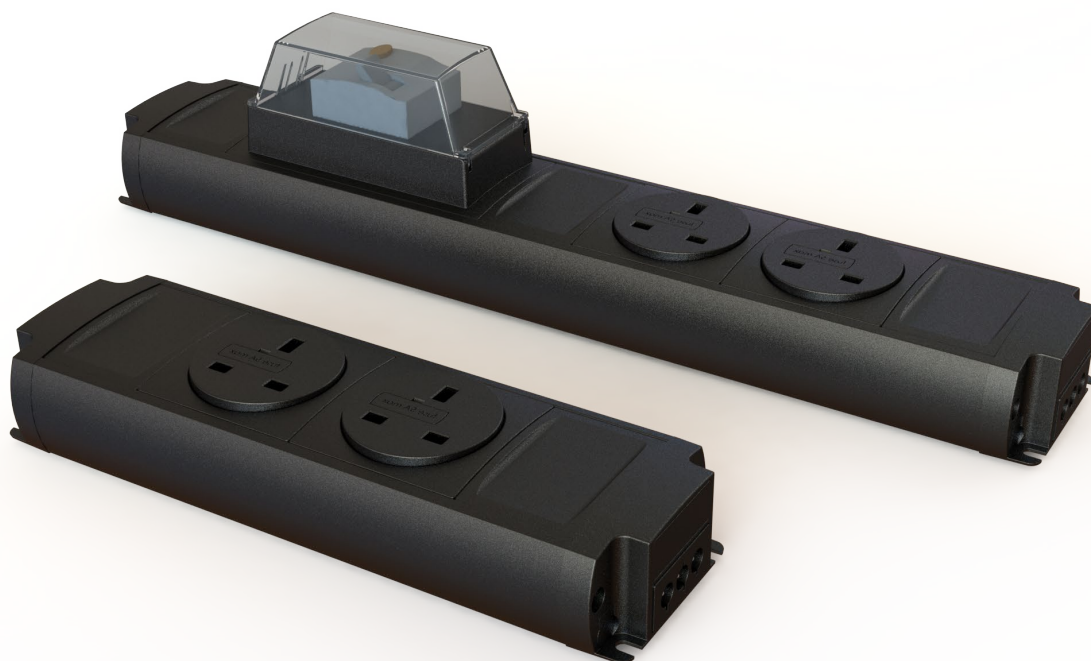

# Slim Line

Under desk module

Product Builder

- Customisable outlets
- All products PAT tested
- Short lead times, fast installation
- Fire rated, BS 5733 certified
- 16 & 32 amp capacity

A low profile power & data module ideal for a wide range of applications such as under desk, meeting table box or raceway. The aluminium body is capable of housing a wide variety of outlets including data, voice, AV and power sockets which can be orientated in 45 degree increments. Designed to include protection devices like RCDs, MCBs and other control devices. Multiple options for output/ input.

# Module - Outlets

Above, in and under desk

Compatible with:  
Boulder, Cobble, Pebble, Median, Summit  
Cove, Cove Plus, Mirage, Slimline, Sub

## Data & AV Keystone

Face plates can be fitted with either 1, 2 or 3 keystones.

USB-A

USB-C

Audio

Data

HDMI

Pull Through