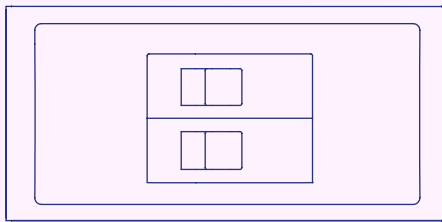

Protection Devices / Switches

Double/ Single MCB