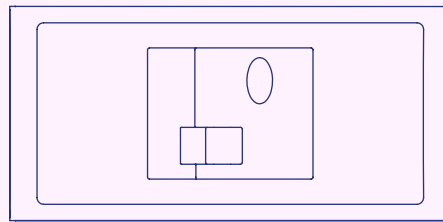

RCBO

Data & AV Keystone

Face plates can be fitted with either 1, 2 or 3 keystones.