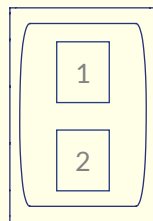

## Protection Devices / Switches

Double/ Single MCB

RCBO

Master Switch

## Data & AV Keystone

Face plates can be fitted with either 1, 2 or 3 keystones.

USB-A

USB-C

Audio

Data

HDMI

Pull Through