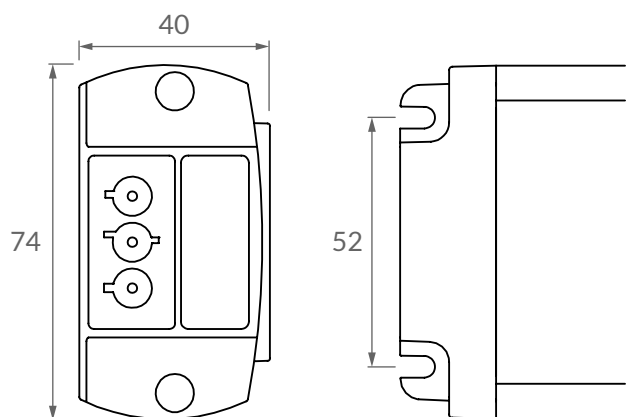

# Slim Line

Under desk module

Product Builder

- Customisable outlets
- All products PAT tested
- Short lead times, fast installation
- Fire rated, BS 5733 certified
- 16 & 32 amp capacity

A low profile power & data module ideal for a wide range of applications such as under desk, meeting table box or raceway. The aluminium body is capable of housing a wide variety of outlets including data, voice, AV and power sockets which can be orientated in 45 degree increments. Designed to include protection devices like RCDs, MCBs and other control devices. Multiple options for output/ input.

\*All measurements in mm

## USB Power

USB-A 18W

USB-C 18W

USB-A&C 45W

## Data & AV Keystone

Face plates can be fitted with either 1, 2 or 3 keystones.

USB-A

USB-C

Audio

Data

HDMI

Pull Through