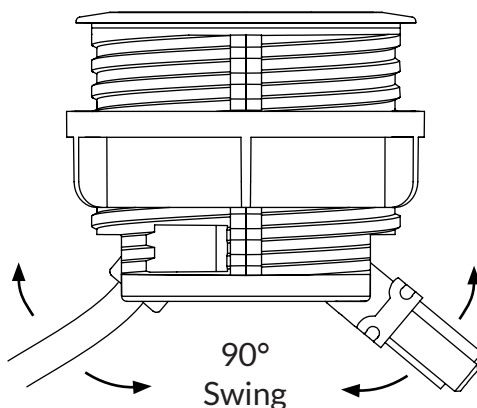

Shot - Rise

60mm In desk module

Fitting into a 60mm round hole and sitting position just above the surface, the Rise is a compact unit ideal for discreet power, data and AV connectivity.

Shot - Rise

60mm In desk module

Units can be fitted with any mix of hardwired and/ or GST power connections. In/Out connection capability, allows the daisy chaining of multiple units.

Connectors can rotate through 90°, offering easy installation and low profile wiring for a wide array of applications.