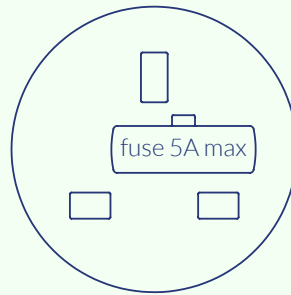

Shot - Rise

60mm In desk module

Fitting into a 60mm round hole and sitting position just above the surface, the Rise is a compact unit ideal for discreet power, data and AV connectivity.

Shot - Rise

60mm In desk module

Unit Sandwiches worktop

*All measurements in mm

Shot - Outlets

In desk options

Power

Type E (French)

Type F (Schuko)

Type G (UK) Fused