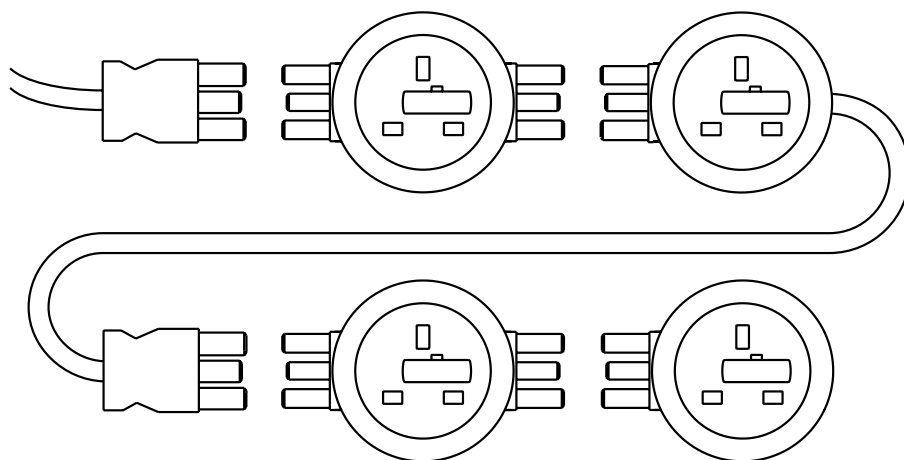

Shot - Rise

60mm In desk module

Fitting into a 60mm round hole and sitting position just above the surface, the Rise is a compact unit ideal for discreet power, data and AV connectivity.

Shot - Rise

60mm In desk module

Units can be fitted with any mix of hardwired and/ or GST power connections. In/Out connection capability, allows the daisy chaining of multiple units.

Connectors can rotate through 90°, offering easy installation and low profile wiring for a wide array of applications.

Unit Sandwiches worktop

*All measurements in mm

Shot - Outlets

In desk options

Power

Type E (French)

Type F (Schuko)

Type G (UK) Fused

Type G (UK) Unfused

USB Charge

2x USB-A 18W

USB-A & USB-C 18W

2x USB-C 18W

Data & AV Keystone

Up to 3 Keystones

USB-A