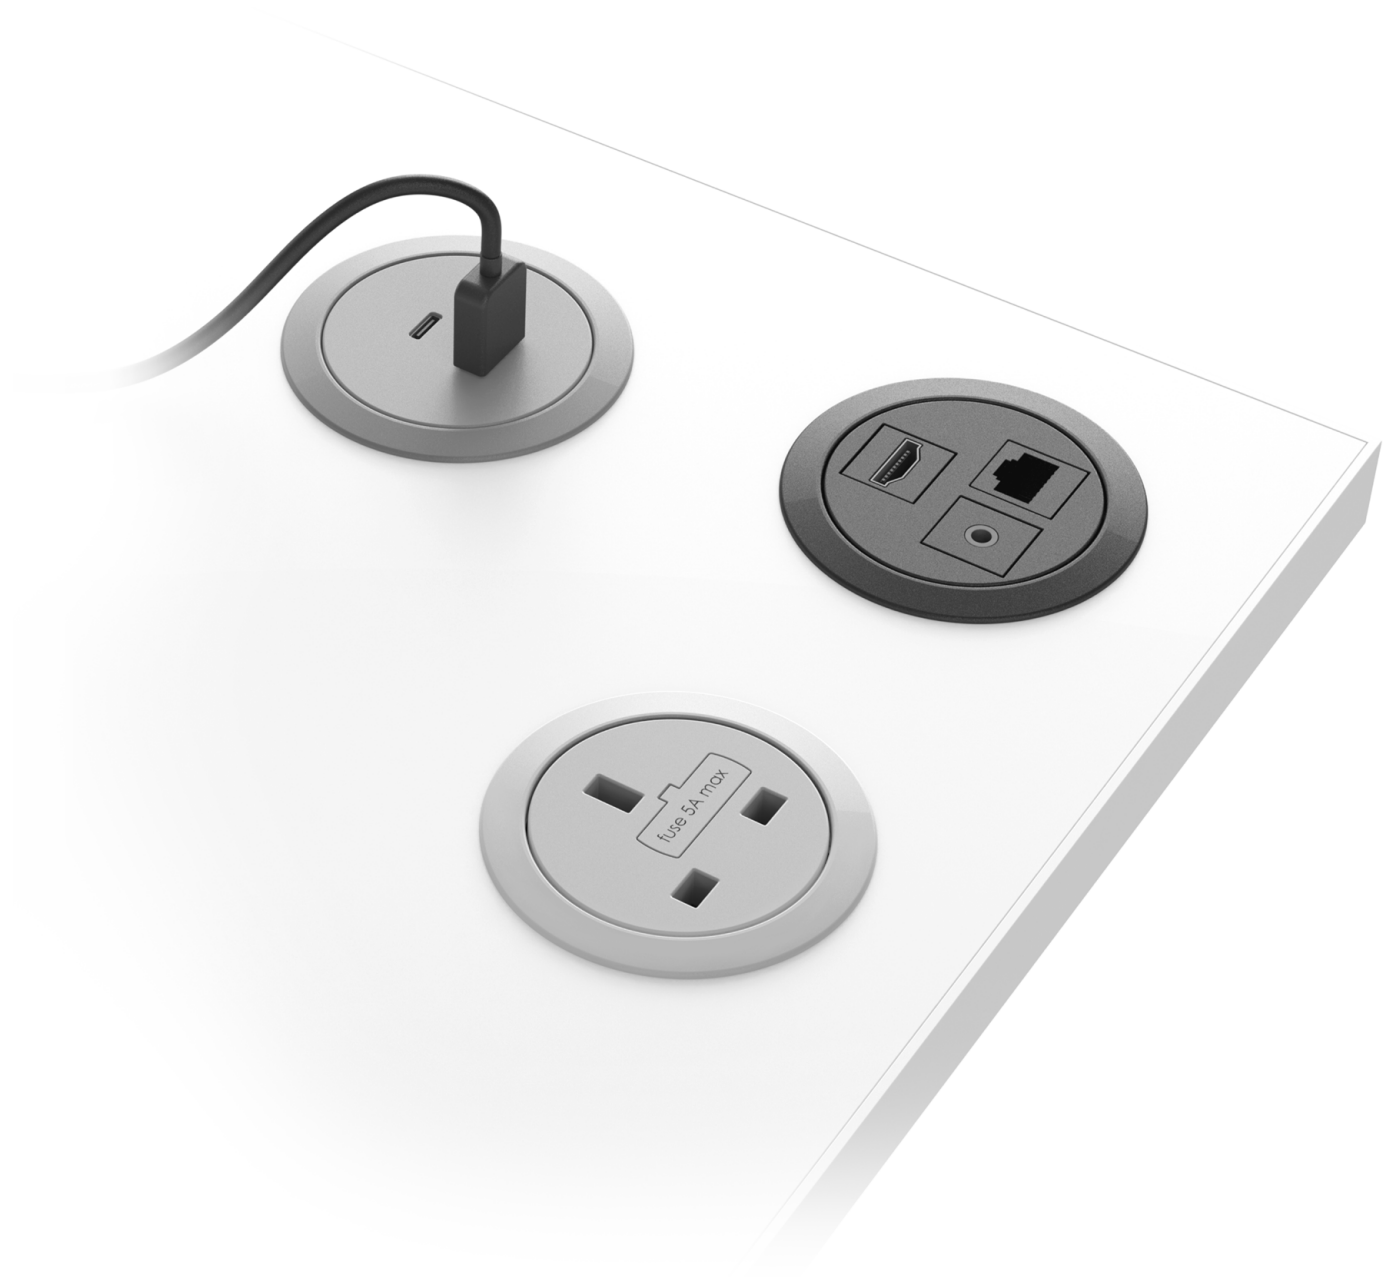

Shot - Rise

60mm In desk module

Fitting into a 60mm round hole and sitting position just above the surface, the Rise is a compact unit ideal for discreet power, data and AV connectivity.

Shot - Rise

60mm In desk module

Units can be fitted with any mix of hardwired and/ or GST power connections. In/Out connection capability, allows the daisy chaining of multiple units.

Connectors can rotate through 90°, offering easy installation and low profile wiring for a wide array of applications.

Type G (UK) Unfused

USB Charge

2x USB-A 18W

USB-A & USB-C 18W

2x USB-C 18W

Data & AV Keystone

Up to 3 Keystones

USB-A