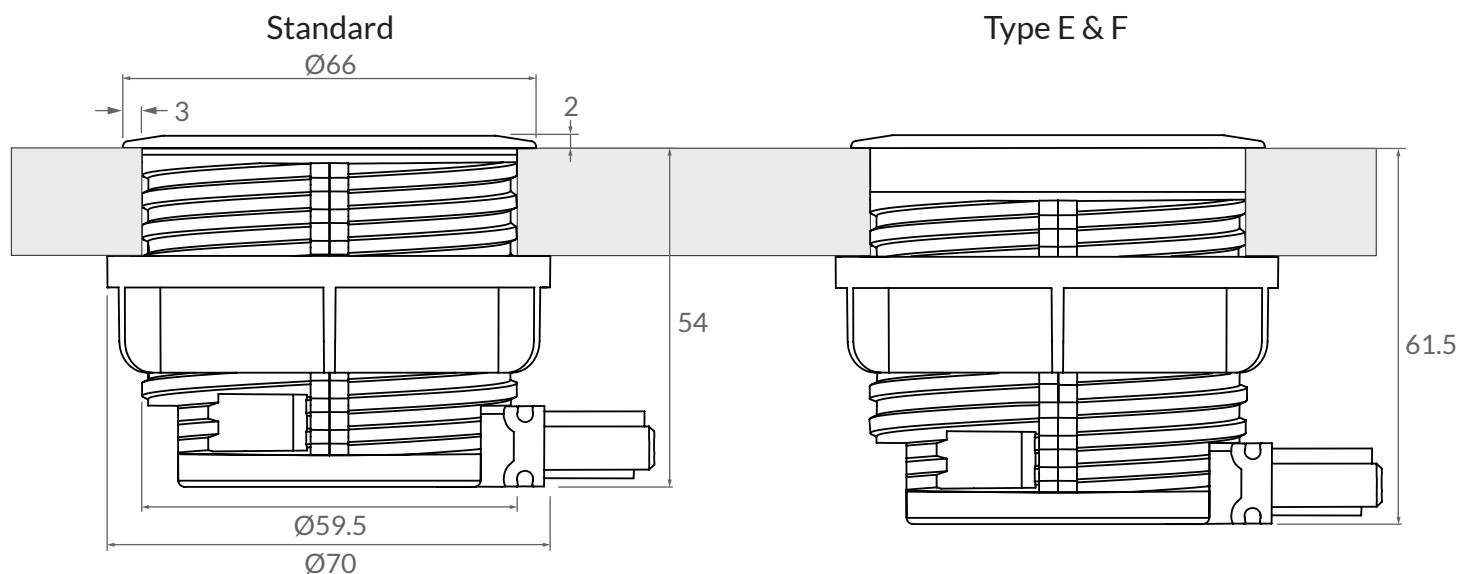

Shot - Rise

60mm In desk module

Fitting into a 60mm round hole and sitting position just above the surface, the Rise is a compact unit ideal for discreet power, data and AV connectivity.

Shot - Rise

60mm In desk module

Units can be fitted with any mix of hardwired and/ or GST power connections. In/Out connection capability, allows the daisy chaining of multiple units.

Connectors can rotate through 90°, offering easy installation and low profile wiring for a wide array of applications.

Unit Sandwiches worktop

*All measurements in mm

Shot - Outlets

In desk options

Power

Type E (French)

Type F (Schuko)

Type G (UK) Fused

Type G (UK) Unfused

USB Charge

2x USB-A 18W

USB-A & USB-C 18W

2x USB-C 18W

Data & AV Keystone

Up to 3 Keystones

USB-A