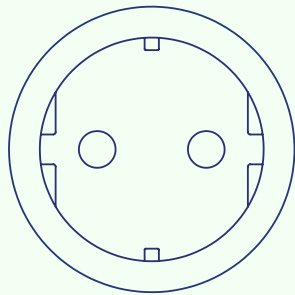

Shot - Level

60mm In desk module

A refined 60mm diameter unit that fits flush into worktops or panels, with the ability to provide a wide range of Power, data and AV outlets.

Shot - Level

60mm In desk module

Screw fixes to underside of worktop

*All measurements in mm

Shot - Outlets

In desk options

Power

Type E (French)

Type F (Schuko)

Type G (UK) Fused

Type G (UK) Unfused

USB Charge

2x USB-A 18W

USB-A & USB-C 18W

2x USB-C 18W

Data & AV Keystone

Up to 3 Keystones

USB-A