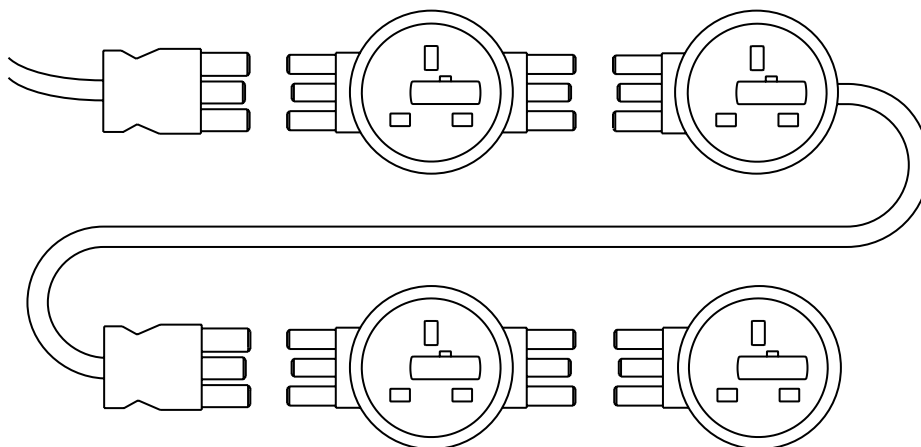

Shot - Level

60mm In desk module

A refined 60mm diameter unit that fits flush into worktops or panels, with the ability to provide a wide range of Power, data and AV outlets.

Shot - Level

60mm In desk module

Units can be fitted with any mix of hardwired and/ or GST power connections. In/Out connection capability, allows the daisy chaining of multiple units.

Connectors can rotate through 90°, offering easy installation and low profile wiring for a wide array of applications.

Screw fixes to underside of worktop

*All measurements in mm

Shot - Outlets

In desk options

Power

Type E (French)

Type F (Schuko)

Type G (UK) Fused

Type G (UK) Unfused

USB Charge

2x USB-A 18W

USB-A & USB-C 18W

2x USB-C 18W

Data & AV Keystone

Up to 3 Keystones

USB-A