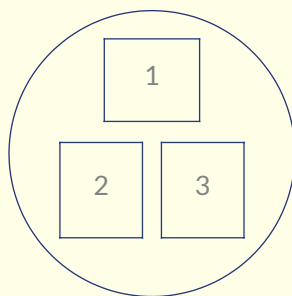

Data & AV Keystone

Up to 3 Keystones