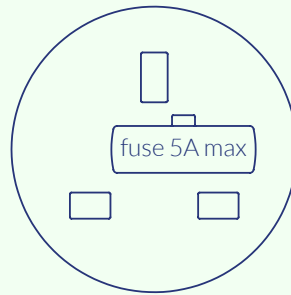

Shot - Level

60mm In desk module

A refined 60mm diameter unit that fits flush into worktops or panels, with the ability to provide a wide range of Power, data and AV outlets.

Shot - Level

60mm In desk module

Screw fixes to underside of worktop

*All measurements in mm

Shot - Outlets

In desk options

Power

Type E (French)

Type F (Schuko)

Type G (UK) Fused