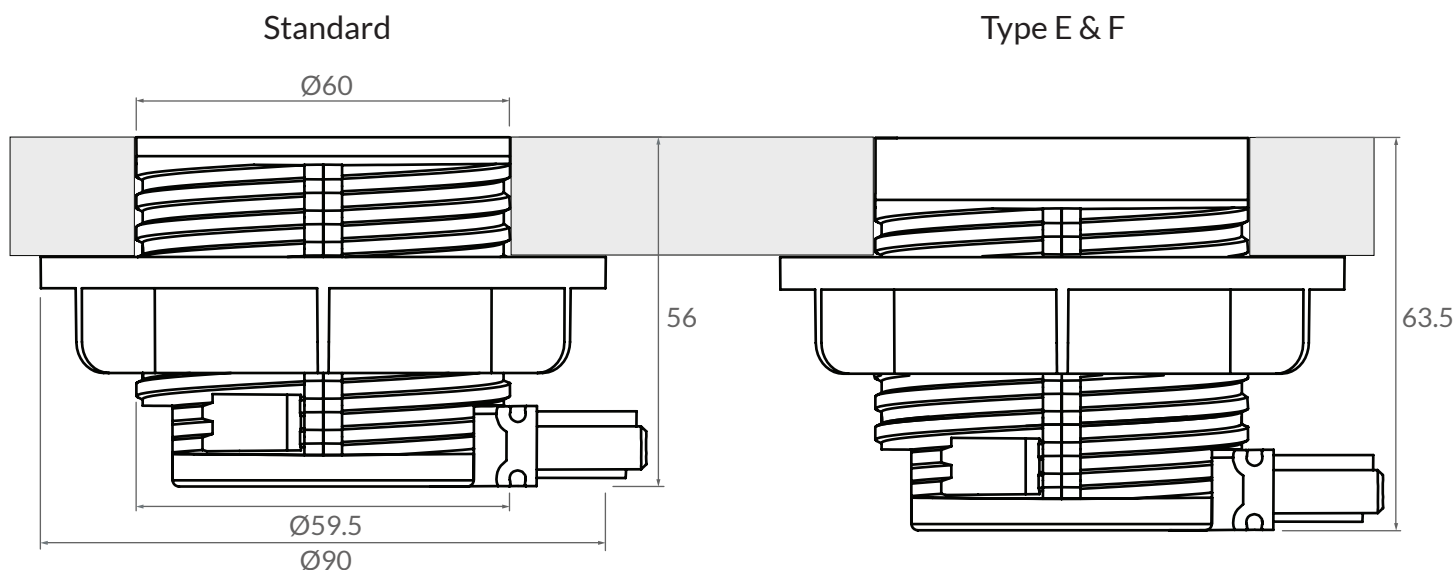

Shot - Level

60mm In desk module

A refined 60mm diameter unit that fits flush into worktops or panels, with the ability to provide a wide range of Power, data and AV outlets.

Shot - Level

60mm In desk module

Units can be fitted with any mix of hardwired and/ or GST power connections. In/Out connection capability, allows the daisy chaining of multiple units.

Connectors can rotate through 90°, offering easy installation and low profile wiring for a wide array of applications.

Screw fixes to underside of worktop

*All measurements in mm

Shot - Outlets

In desk options

Power

Type E (French)

Type F (Schuko)

Type G (UK) Fused