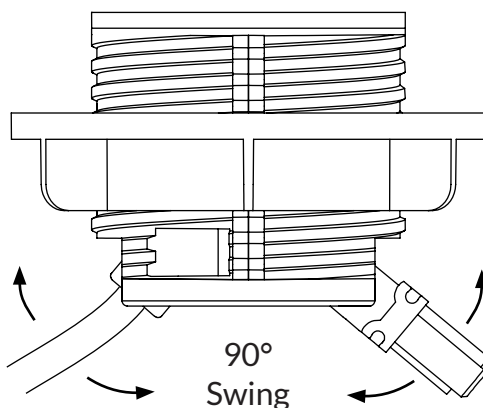

Shot - Level

60mm In desk module

A refined 60mm diameter unit that fits flush into worktops or panels, with the ability to provide a wide range of Power, data and AV outlets.

Shot - Level

60mm In desk module

Units can be fitted with any mix of hardwired and/ or GST power connections. In/Out connection capability, allows the daisy chaining of multiple units.

Connectors can rotate through 90°, offering easy installation and low profile wiring for a wide array of applications.

Screw fixes to underside of worktop

*All measurements in mm

Shot - Outlets

In desk options

Power

Type E (French)

Type F (Schuko)

Type G (UK) Fused