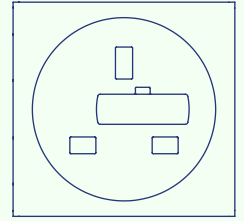

Type G (UK) Unfused