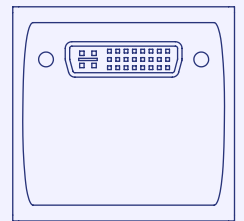

# Mirage

In desk module

Product Builder

Black/ Black

Grey/ Grey

White/ White

An extraordinarily low profile power & comms unit which fits flush to a table top. As well as the power, data & AV options being customisable, sockets can be orientated to service users on both sides of a table. Thin profile makes it suitable for panel mounting and soft furnishing.

## AV Options

SVGA Single/ Double

SVGA + Audio

SVGA + Audio + HDMI

DVI Single

DVI Double