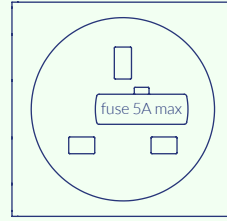

# Mirage

In desk module

Product Builder

Black/ Black

Grey/ Grey

White/ White

An extraordinarily low profile power & comms unit which fits flush to a table top. As well as the power, data & AV options being customisable, sockets can be orientated to service users on both sides of a table. Thin profile makes it suitable for panel mounting and soft furnishing.

## Power

Type B (USA)

Type E (French)

Type F (Schuko)

Type G (UK) Fused

Type G (UK) Unfused