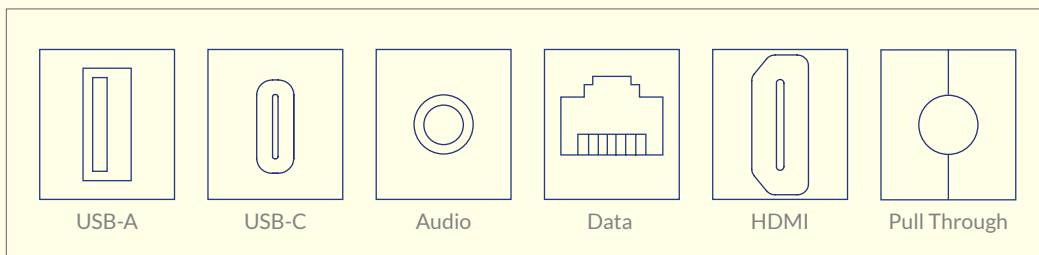

# Mirage

In desk module

Product Builder

Black/ Black

Grey/ Grey

White/ White

An extraordinarily low profile power & comms unit which fits flush to a table top. As well as the power, data & AV options being customisable, sockets can be orientated to service users on both sides of a table. Thin profile makes it suitable for panel mounting and soft furnishing.

## AV Options

SVGA Single/ Double

SVGA + Audio

SVGA + Audio + HDMI

DVI Single

DVI Double

## Protection Devices / Switches

Double/ Single MCB

RCBO

Master Switch

## Data & AV Keystone

Face plates can be fitted with either 1, 2 or 3 keystones.

USB-A

USB-C

Audio

Data

HDMI

Pull Through