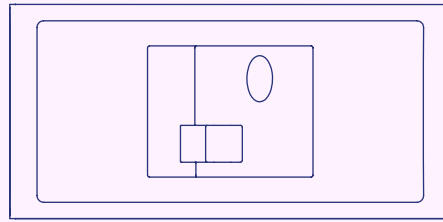

RCBO

Data & AV Keystone

Face plates can be fitted with either 1, 2 or 3 keystones.