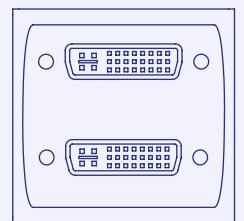

# Mirage

In desk module

Product Builder

Black/ Black

Grey/ Grey

White/ White

An extraordinarily low profile power & comms unit which fits flush to a table top. As well as the power, data & AV options being customisable, sockets can be orientated to service users on both sides of a table. Thin profile makes it suitable for panel mounting and soft furnishing.

## AV Options

SVGA Single/ Double

SVGA + Audio

SVGA + Audio + HDMI

DVI Single

DVI Double

## Protection Devices / Switches

Double/ Single MCB

RCBO

Master Switch

## Data & AV Keystone

Face plates can be fitted with either 1, 2 or 3 keystones.

USB-A

USB-C

Audio

Data

HDMI

Pull Through