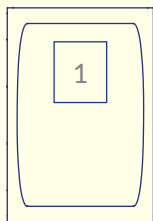

## Data & AV Keystone

Face plates can be fitted with either 1, 2 or 3 keystones.

USB-A

USB-C

Audio

Data

HDMI

Pull Through