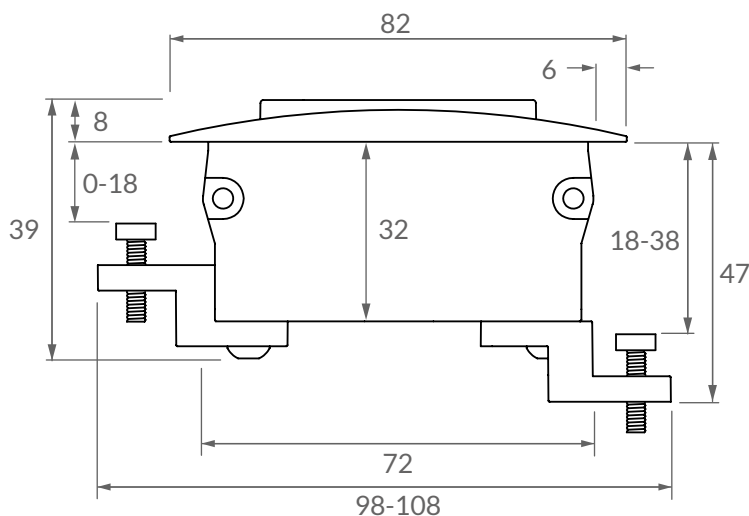

*All measurements in mm