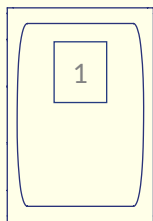

\*All measurements in mm

## Data & AV Keystone

Face plates can be fitted with either 1, 2 or 3 keystones.

USB-A

USB-C

Audio

Data

HDMI

Pull Through