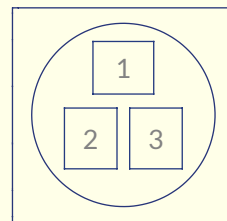

## Data & AV Keystone

Face plates can be fitted with either 1, 2 or 3 keystones.

USB-A

USB-C

Audio

Data

HDMI

Pull Through