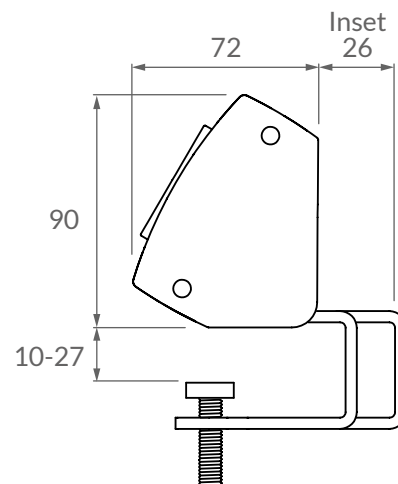

Median presents outlets at a 60 degree angle from the work surface utilizing 20mm less worktop depth than the Boulder module.

- All products PAT tested
- BS 5733 certified
- Short lead times
- Fast installation
- Fire rated plastics

\*All measurements in mm