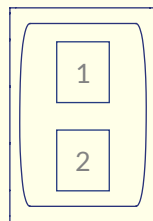

## Data & AV Keystone

Face plates can be fitted with either 1, 2 or 3 keystones.

USB-A

USB-C

Audio

Data

HDMI

Pull Through