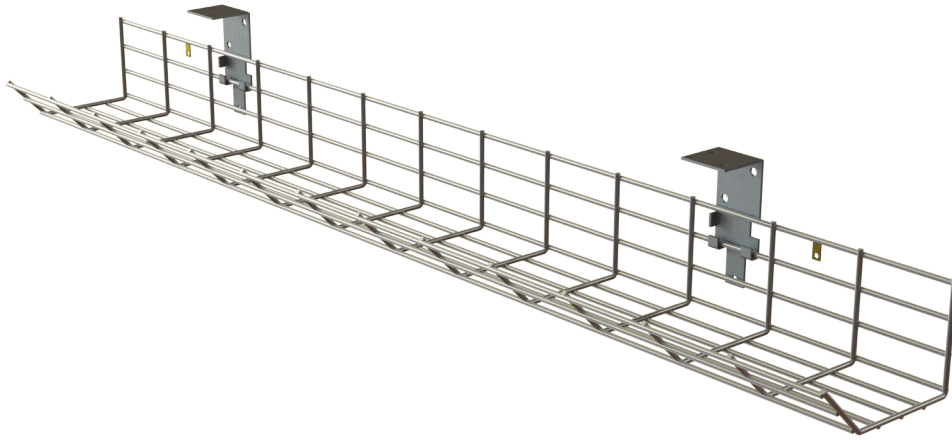

J-Basket

Cable Management

A strong, light weight solution for under desk cable management. Fits both modesty panels or tops. Easily accessible under desk power/ data, reducing visual impact. Custom lengths are available upon request.

*All measurements in mm

- Easy to fit
- BS6396 Compliant
- Earth Fixing