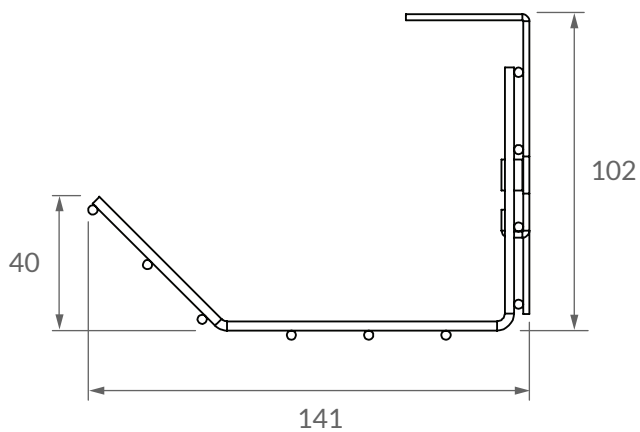

J-Basket

Cable Management

A strong, light weight solution for under desk cable management. Fits both modesty panels or tops. Easily accessible under desk power/ data, reducing visual impact. Custom lengths are available upon request.

*All measurements in mm

- Easy to fit
- BS6396 Compliant
- Earth Fixing