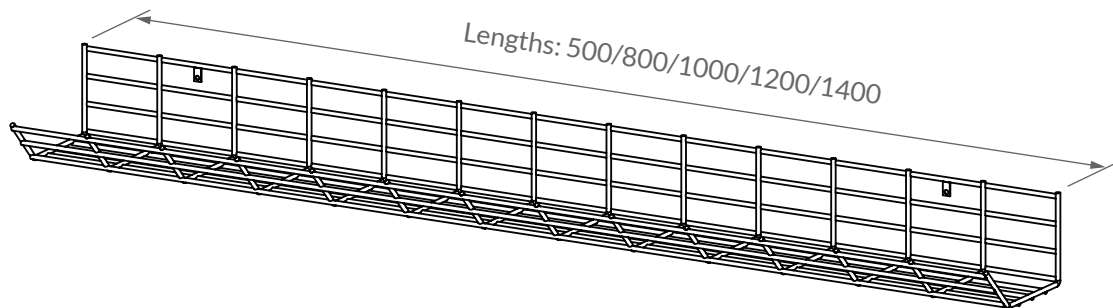

J-Basket

Cable Management

A strong, light weight solution for under desk cable management. Fits both modesty panels or tops. Easily accessible under desk power/ data, reducing visual impact. Custom lengths are available upon request.

*All measurements in mm

- Easy to fit
- BS6396 Compliant
- Earth Fixing