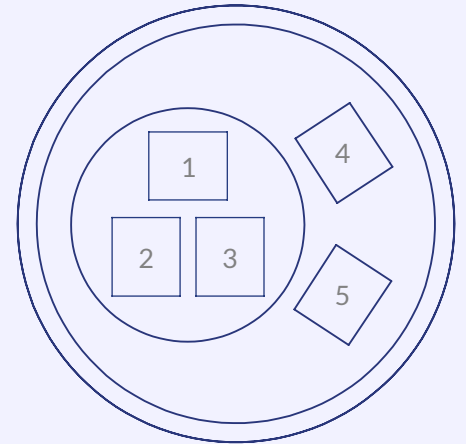

White/ Stainless Steel

- Custom outlets and colours
- All products PAT tested
- Short lead times, fast installation
- Fire rated, BS 5733 certified

The Eyelet fits an 80mm porthole. It provides a selection of power and data outlets including Cat 5/6, Data, HDMI, USB-A, USB-C and Chargers. The high quality stainless steel face plate can be customized to any colour or finish. This innovative product makes use of the frequently vacant cable ports within desks.

*All measurements in mm

Eyelet - Outlets

In desk options

Power

USB-A 18W

USB-C 18W

Type E (French)

Type F (Schuko)

Type G (UK) Fused

Type G (UK) Unfused

Shape Options

Eyelet Round

Eyelet Square

5 Keystone AV Option

Round or Square, up to 5 Keystone

Number of Keystone Outlets