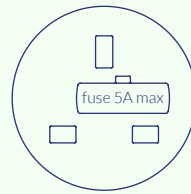

White/ Stainless Steel

- Custom outlets and colours
- All products PAT tested
- Short lead times, fast installation
- Fire rated, BS 5733 certified

The Eyelet fits an 80mm porthole. It provides a selection of power and data outlets including Cat 5/6, Data, HDMI, USB-A, USB-C and Chargers. The high quality stainless steel face plate can be customized to any colour or finish. This innovative product makes use of the frequently vacant cable ports within desks.

*All measurements in mm

Eyelet - Outlets

In desk options

Power

USB-A 18W

USB-C 18W

Type E (French)

Type F (Schuko)

Type G (UK) Fused

Type G (UK) Unfused

Shape Options

Eyelet Round

Eyelet Square

5 Keystone AV Option

Round or Square, up to 5 Keystone

Number of Keystone Outlets