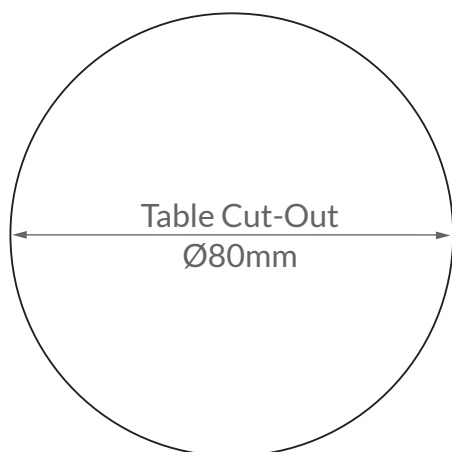

Eyelet Square

In desk module

Eyelet Square

In desk module

Grey/ Stainless Steel

Black/ Stainless Steel

Black/ Black

White/ White

White/ Stainless Steel

- Custom outlets and colours
- All products PAT tested
- Short lead times, fast installation
- Fire rated, BS 5733 certified

The Eyelet fits an 80mm porthole. It provides a selection of power and data outlets including Cat 5/6, Data, HDMI, USB-A, USB-C and Chargers. The high quality stainless steel face plate can be customized to any colour or finish. This innovative product makes use of the frequently vacant cable ports within desks.