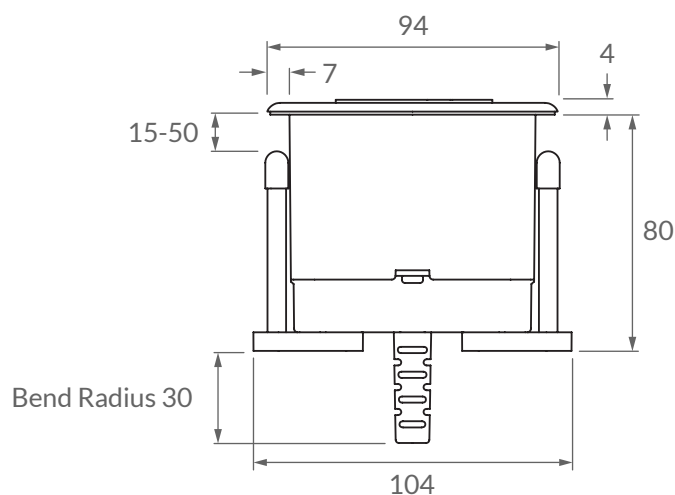

Eyelet Square

In desk module

Eyelet Square

In desk module

Grey/ Stainless Steel

Black/ Stainless Steel

Black/ Black

White/ White

White/ Stainless Steel

- Custom outlets and colours
- All products PAT tested
- Short lead times, fast installation
- Fire rated, BS 5733 certified

The Eyelet fits an 80mm porthole. It provides a selection of power and data outlets including Cat 5/6, Data, HDMI, USB-A, USB-C and Chargers. The high quality stainless steel face plate can be customized to any colour or finish. This innovative product makes use of the frequently vacant cable ports within desks.

*All measurements in mm

Eyelet - Outlets

In desk options

Power

USB-A 18W

USB-C 18W

Type E (French)

Type F (Schuko)