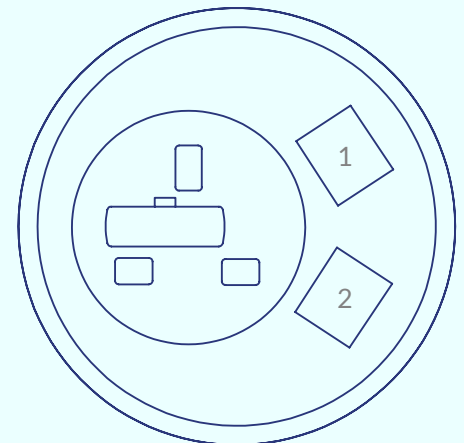

Two Outlets

Data & AV Keystone