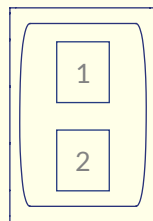

DVI Double

Protection Devices / Switches

Double/ Single MCB

RCBO

Master Switch

Data & AV Keystone

Face plates can be fitted with either 1, 2 or 3 keystones.

USB-A

USB-C

Audio

Data

HDMI

Pull Through