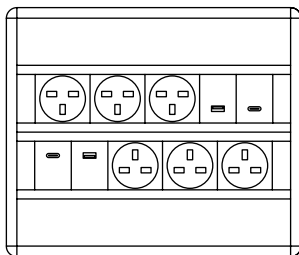

Cove Plus

In desk module

Cove Plus

In desk module

A premium through desk access unit made with an all metal surround and lid. Discreetly covers any clutter while allowing cables to neatly pass onto the work surface. Each unit is tailored to suit the clients' size requirements and can be specified to include power, data and AV outlets. Furthermore the finish and colour of the unit can also be customised, making this an extremely adaptable product.

- Less than 2mm surface impact
- Short lead times, fast installation
- Fully customisable
- W/ or w/o integration outlets

Mirrored models as standard

*All measurements in mm

Module - Outlets

Above, in and under desk

USB-A 18W

USB-C 18W

USB-A&C 45W

AV Options

SVGA Single/ Double

SVGA + Audio

SVGA + Audio + HDMI

DVI Single

DVI Double

Protection Devices / Switches

Double/ Single MCB

RCBO

Master Switch

Data & AV Keystone

Face plates can be fitted with either 1, 2 or 3 keystones.

USB-A