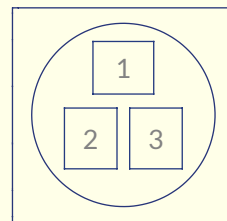

DVI Double

Protection Devices / Switches

Double/ Single MCB

RCBO

Master Switch

Data & AV Keystone

Face plates can be fitted with either 1, 2 or 3 keystones.

USB-A