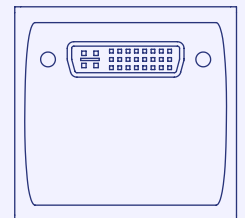

Cove Plus

In desk module

Cove Plus

In desk module

A premium through desk access unit made with an all metal surround and lid. Discreetly covers any clutter while allowing cables to neatly pass onto the work surface. Each unit is tailored to suit the clients' size requirements and can be specified to include power, data and AV outlets. Furthermore the finish and colour of the unit can also be customised, making this an extremely adaptable product.

USB-A 18W

USB-C 18W

USB-A&C 45W

AV Options

SVGA Single/ Double

SVGA + Audio

SVGA + Audio + HDMI

DVI Single

DVI Double

Protection Devices / Switches

Double/ Single MCB

RCBO

Master Switch

Data & AV Keystone

Face plates can be fitted with either 1, 2 or 3 keystones.

USB-A