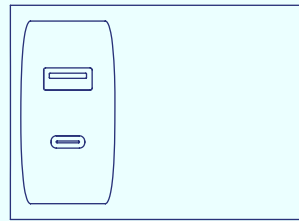

USB-A&C 45W