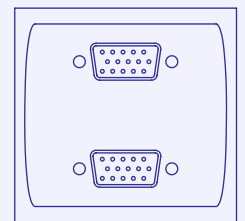

Cove Plus

In desk module

Cove Plus

In desk module

A premium through desk access unit made with an all metal surround and lid. Discreetly covers any clutter while allowing cables to neatly pass onto the work surface. Each unit is tailored to suit the clients' size requirements and can be specified to include power, data and AV outlets. Furthermore the finish and colour of the unit can also be customised, making this an extremely adaptable product.

USB-A 18W

USB-C 18W

USB-A&C 45W

AV Options

SVGA Single/ Double

SVGA + Audio

SVGA + Audio + HDMI

DVI Single

DVI Double

Protection Devices / Switches

Double/ Single MCB

RCBO

Master Switch

Data & AV Keystone

Face plates can be fitted with either 1, 2 or 3 keystones.

USB-A