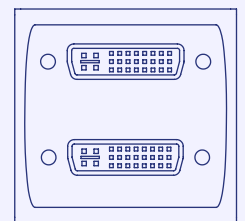

Cove Plus

In desk module

Cove Plus

In desk module

A premium through desk access unit made with an all metal surround and lid. Discreetly covers any clutter while allowing cables to neatly pass onto the work surface. Each unit is tailored to suit the clients' size requirements and can be specified to include power, data and AV outlets. Furthermore the finish and colour of the unit can also be customised, making this an extremely adaptable product.

USB-A 18W

USB-C 18W

USB-A&C 45W

AV Options

SVGA Single/ Double

SVGA + Audio

SVGA + Audio + HDMI

DVI Single

DVI Double

Protection Devices / Switches

Double/ Single MCB

RCBO

Master Switch

Data & AV Keystone

Face plates can be fitted with either 1, 2 or 3 keystones.

USB-A