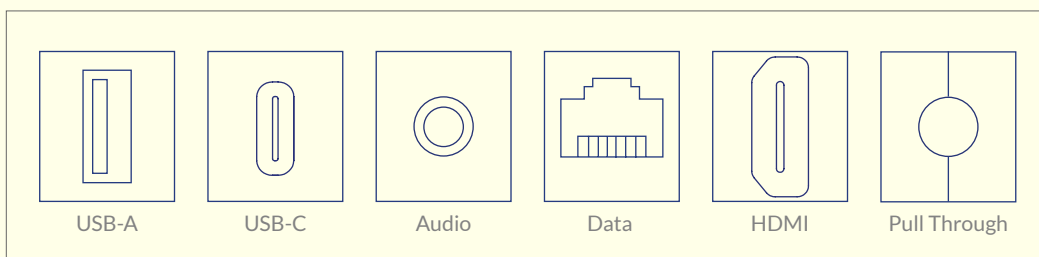

- Less than 2mm surface impact
- Short lead times, fast installation
- Fully customisable
- W/ or w/o integration outlets

Mirrored models as standard

*All measurements in mm

Module - Outlets

Above, in and under desk

DVI Double

Protection Devices / Switches

Double/ Single MCB

RCBO

Master Switch

Data & AV Keystone

Face plates can be fitted with either 1, 2 or 3 keystones.

USB-A

USB-C

Audio

Data

HDMI

Pull Through