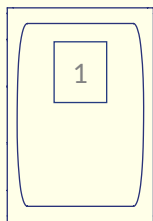

DVI Double

Protection Devices / Switches

Double/ Single MCB

RCBO

Master Switch

Data & AV Keystone

Face plates can be fitted with either 1, 2 or 3 keystones.

USB-A

USB-C

Audio

Data

HDMI

Pull Through