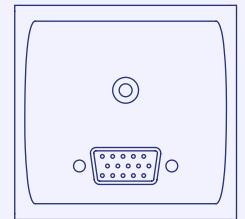

Cove Plus

In desk module

Cove Plus

In desk module

A premium through desk access unit made with an all metal surround and lid. Discreetly covers any clutter while allowing cables to neatly pass onto the work surface. Each unit is tailored to suit the clients' size requirements and can be specified to include power, data and AV outlets. Furthermore the finish and colour of the unit can also be customised, making this an extremely adaptable product.

USB-A 18W

USB-C 18W

USB-A&C 45W

AV Options

SVGA Single/ Double

SVGA + Audio

SVGA + Audio + HDMI

DVI Single

DVI Double

Protection Devices / Switches

Double/ Single MCB

RCBO

Master Switch

Data & AV Keystone

Face plates can be fitted with either 1, 2 or 3 keystones.

USB-A