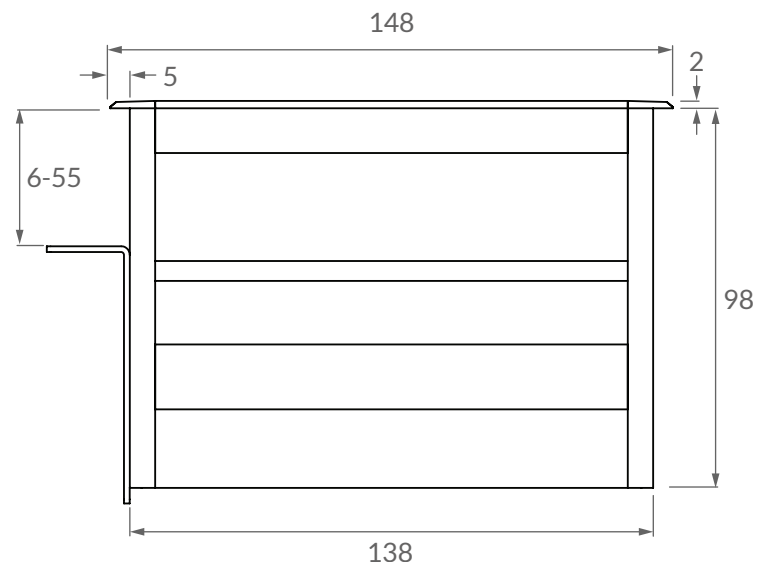

- Less than 2mm surface impact
- Short lead times, fast installation
- Fully customisable
- W/ or w/o integration outlets

\*All measurements in mm