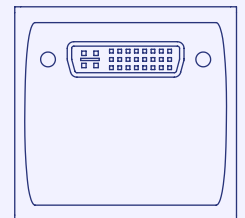

# Cove

In desk module

Product Builder

A premium through desk access unit made with an all metal surround and lid. The lid can be closed while in use, discreetly covering any clutter while allowing cables to neatly pass through premium brush strip onto the work surface. Each unit is built to order and can be specified to include power, data and AV outlets. Black, white and architectural anodised finish are standard options. Other finishes on request.

## AV Options

SVGA Single/ Double

SVGA + Audio

SVGA + Audio + HDMI

DVI Single

DVI Double