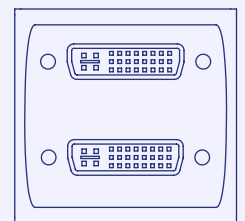

# Cove

In desk module

Product Builder

A premium through desk access unit made with an all metal surround and lid. The lid can be closed while in use, discreetly covering any clutter while allowing cables to neatly pass through premium brush strip onto the work surface. Each unit is built to order and can be specified to include power, data and AV outlets. Black, white and architectural anodised finish are standard options. Other finishes on request.

## AV Options

SVGA Single/ Double

SVGA + Audio

SVGA + Audio + HDMI

DVI Single

DVI Double

## Protection Devices / Switches

Double/ Single MCB

RCBO

Master Switch

## Data & AV Keystone

Face plates can be fitted with either 1, 2 or 3 keystones.

USB-A

USB-C

Audio

Data

HDMI

Pull Through