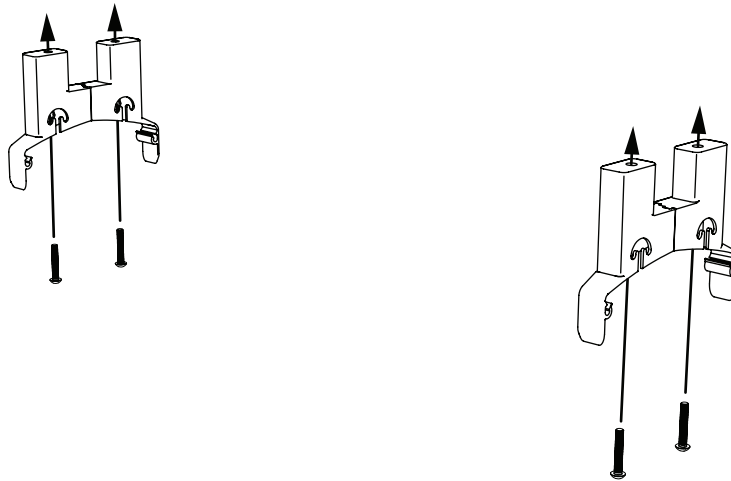

U-Basket - Desk Attachment

O & M Manual

Cleaning Guidelines:
Only use non-solvent based cleaner

1

Slide Brackets together using tracks.

2

Align brackets appropriately in relation to cable tray. Screw to surface through holes.

3

Attach cable basket to brackets by snapping into holes.